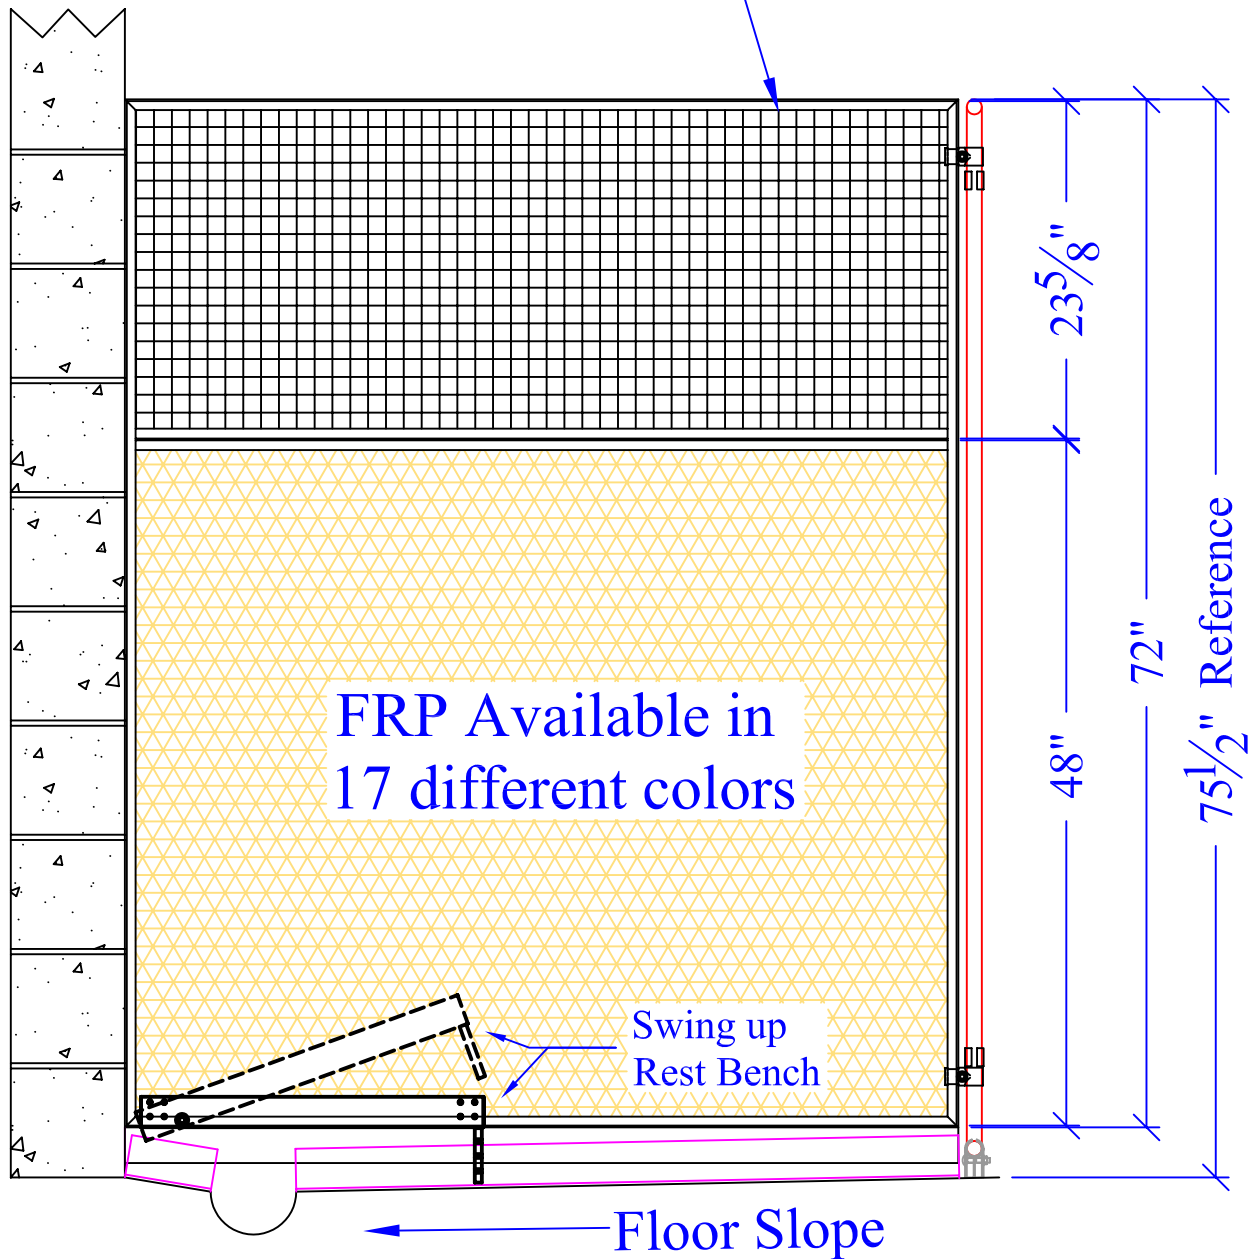

Side View of Interior Run 1" Bone Grid Option

Various sizes available.
Optional Rest Bench shown.